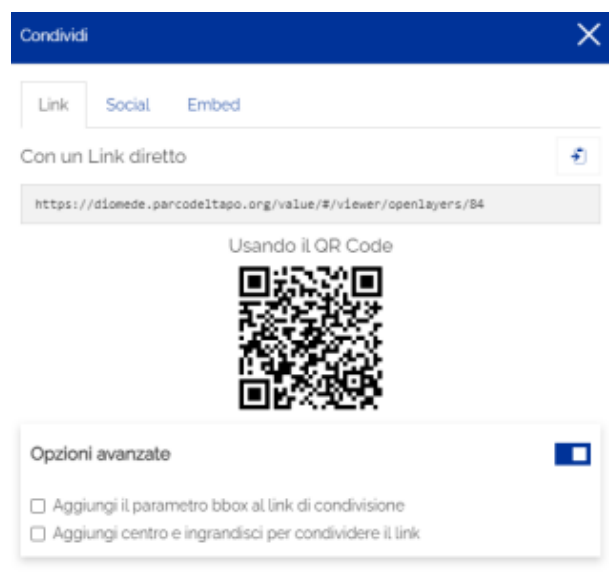

From a mobile tool, the platform visualization is adapted to the size of the monitor and includes a GPS button as an additional feature.

The access to functions and masks is completely different as it is optimized for mobile use. Following, an example of visualization on iPhone XI and Android Motorola moto g7plus platform:

Below, a screenshot that displays the feature of social sharing of contents:

Another interesting additional feature is the QR Reading Functionality: on the Totems, in the structures of on the POIs distributed on the Web APP in the position on the map where the QR code is, to access information. The QR codes are processed directly by the portal.