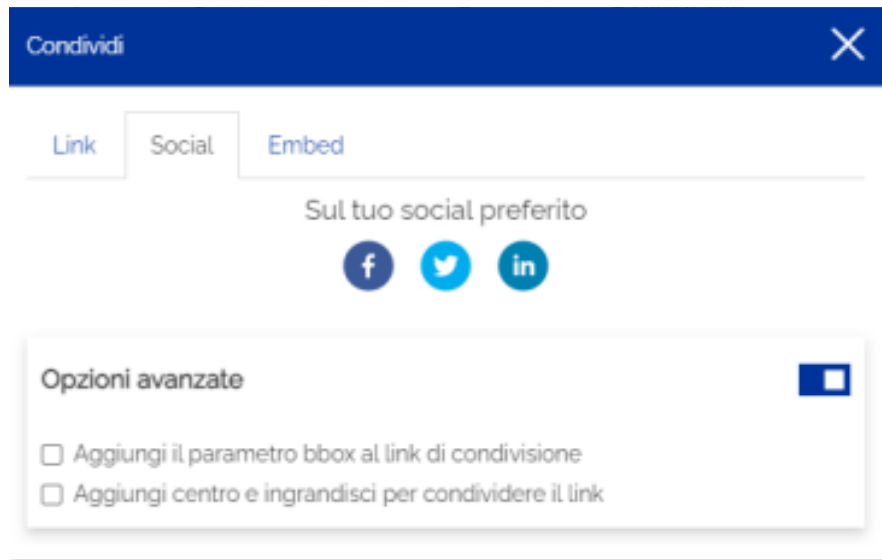

Below, a screenshot that displays the feature of social sharing of contents: