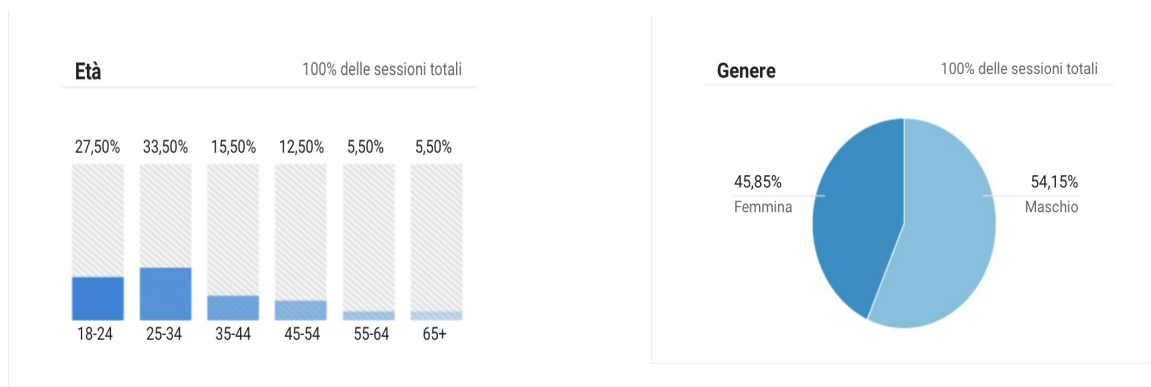

Website access monitoring www.excover.eu from 5 May to 30 June

Traffic

This graph summarises the traffic generated by the site during the period from 5 May to 30 June.. The site was visited by 153 users, totalling 223 sessions. The average duration of each session was 4 minutes 46 seconds and there was an average of 4.54 page views per session. The average number of sessions per user was 1.46. 87.9% of visitors were 'new' while 'returning' visitors were 12.1%.

Users

33.50% of the users were between 25 and 34 years old, 27.50% were between 18 and 24 years old, followed by users between 35 and 44 years old (15.50%). 54.15% of the users were male, 45.85% were female. Their interest categories were varied, ranging from sport to travel.

Categoria di interesse

100% delle sessioni totali

As for the origin of the users, 42.3% came from Italy, 29.49% from the United Kingdom and 7.05% from Croatia.

Paese	Utenti	% Utenti
1. Italy	66	42,31%
2. United Kingdom	46	29,49%
3. Croatia	11	7,05%
4. Ireland	11	7,05%
5. United States	11	7,05%
6. Germany	2	1,28%
7. Spain	2	1,28%
8. Netherlands	2	1,28%
9. Austria	1	0,64%
10. Canada	1	0,64%