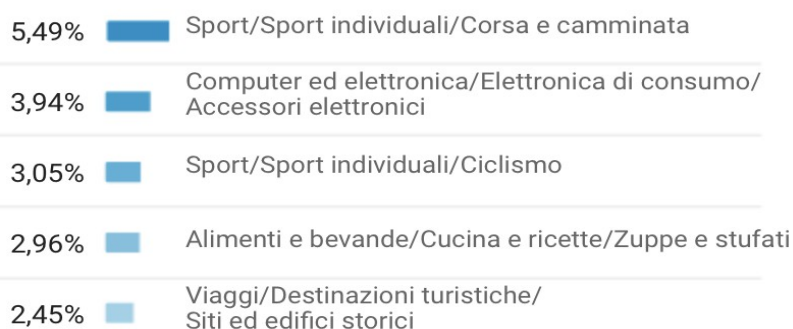

Categoria di interesse

100% delle sessioni totali

As for the origin of the users, 42.3% came from Italy, 29.49% from the United Kingdom and 7.05% from Croatia.

Paese	Utenti	% Utenti
1. Italy	66	42,31%
2. United Kingdom	46	29,49%
3. Croatia	11	7,05%
4. Ireland	11	7,05%
5. United States	11	7,05%
6. Germany	2	1,28%
7. Spain	2	1,28%
8. Netherlands	2	1,28%
9. Austria	1	0,64%
10. Canada	1	0,64%

[visualizza rapporto completo](#)