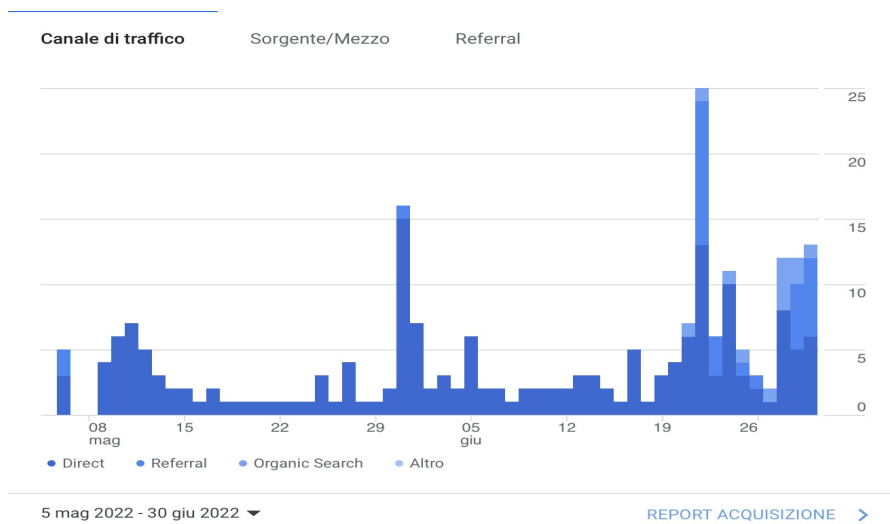

Website access monitoring www.excover.eu from 5 May to 30 June

Traffic

This graph summarises the traffic generated by the site during the period from 5 May to 30 June.. The site was visited by 153 users, totalling 223 sessions. The average duration of each session was 4 minutes 46 seconds and there was an average of 4.54 page views per session. The average number of sessions per user was 1.46. 87.9% of visitors were 'new' while 'returning' visitors were 12.1%.

Users

33.50% of the users were between 25 and 34 years old, 27.50% were between 18 and 24 years old, followed by users between 35 and 44 years old (15.50%). 54.15% of the users were male, 45.85% were female. Their interest categories were varied, ranging from sport to travel.

Categoria di interesse

100% delle sessioni totali

As for the origin of the users, 42.3% came from Italy, 29.49% from the United Kingdom and 7.05% from Croatia.

Paese	Utenti	% Utenti
1. Italy	66	42,31%
2. United Kingdom	46	29,49%
3. Croatia	11	7,05%
4. Ireland	11	7,05%
5. United States	11	7,05%
6. Germany	2	1,28%
7. Spain	2	1,28%
8. Netherlands	2	1,28%
9. Austria	1	0,64%
10. Canada	1	0,64%