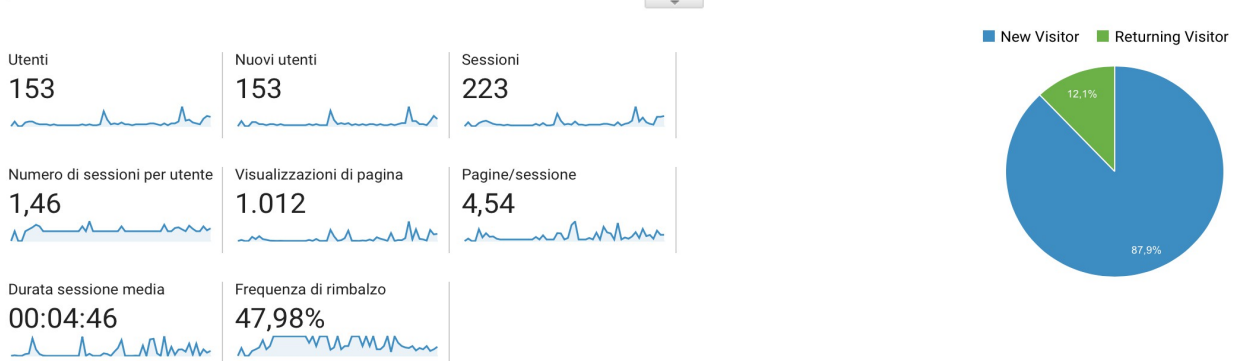

Website access monitoring www.excover.eu from 5 May to 30 June

Traffic

This graph summarises the traffic generated by the site during the period from 5 May to 30 June.. The site was visited by 153 users, totalling 223 sessions. The average duration of each session was 4 minutes 46 seconds and there was an average of 4.54 page views per session. The average number of sessions per user was 1.46. 87.9% of visitors were 'new' while 'returning' visitors were 12.1%.

Users

33.50% of the users were between 25 and 34 years old, 27.50% were between 18 and 24 years old, followed by users between 35 and 44 years old (15.50%). 54.15% of the users were male, 45.85% were female. Their interest categories were varied, ranging from sport to travel.

Categoria di interesse

100% delle sessioni totali

As for the origin of the users, 42.3% came from Italy, 29.49% from the United Kingdom and 7.05% from Croatia.

Paese	Utenti	% Utenti
1. Italy	66	42,31%
2. United Kingdom	46	29,49%
3. Croatia	11	7,05%
4. Ireland	11	7,05%
5. United States	11	7,05%
6. Germany	2	1,28%
7. Spain	2	1,28%
8. Netherlands	2	1,28%
9. Austria	1	0,64%
10. Canada	1	0,64%

The most-visited page is the Home Page (288 views), followed by the page dedicated to all POIs (60 views) and the page on tourist packages (Excover Ideas 55 views). Among the partners, the page dedicated to the Sasso Simone and Simoncello Interregional Park had 49 views.