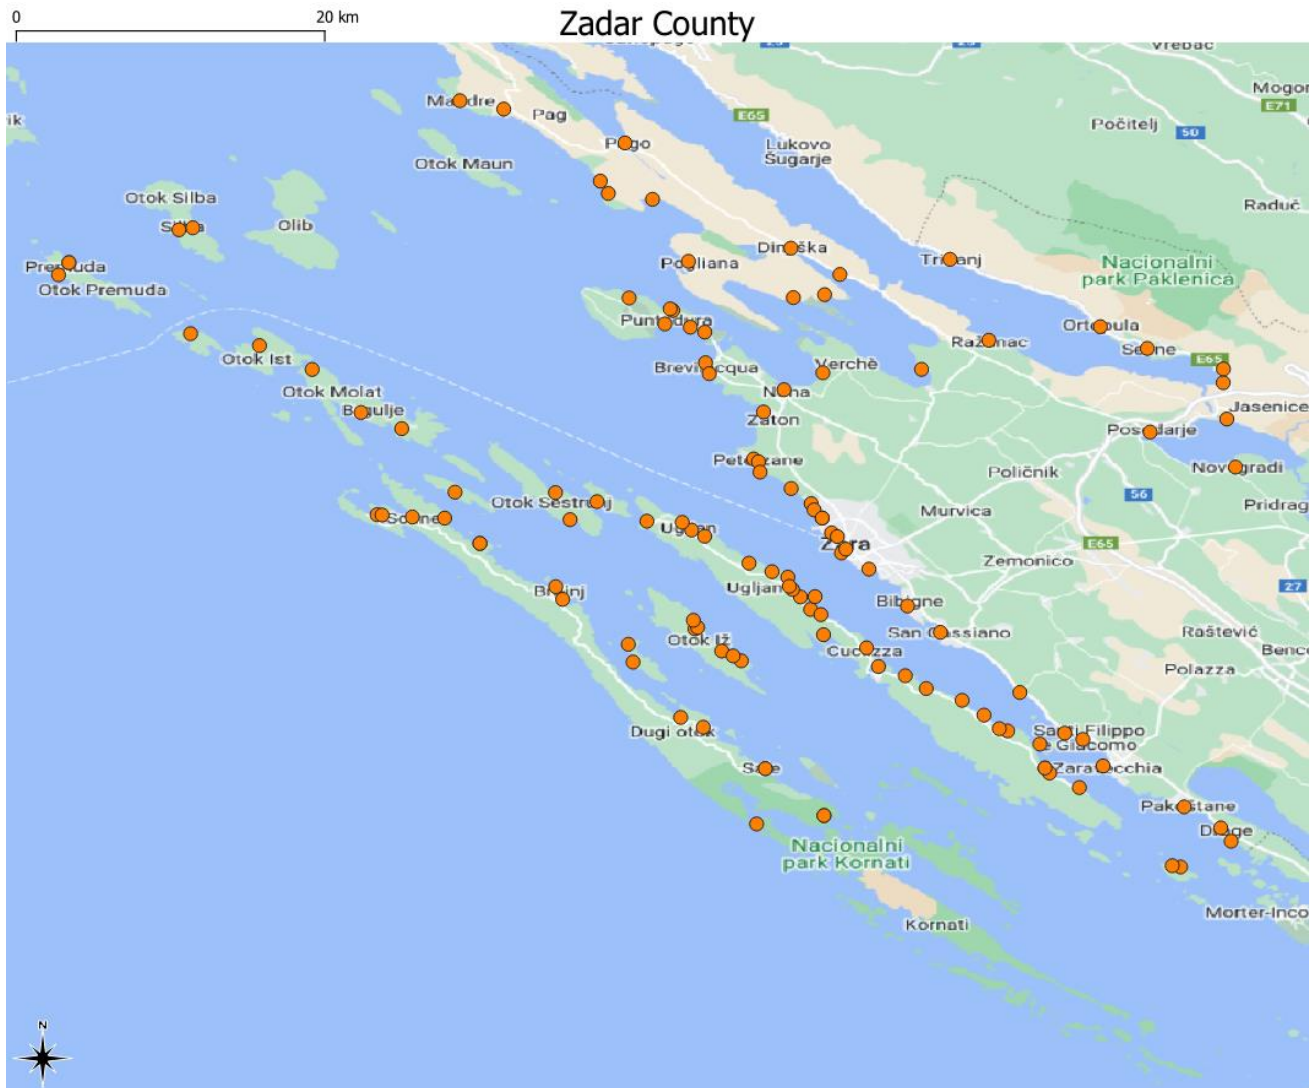

*Table 1. The small ports of Zadar recorded during the first round of data collection with related coordinates*

Figure 2 Geographical overview of small ports of the Zadar County (above) and detailed map showing the location of small ports (below)