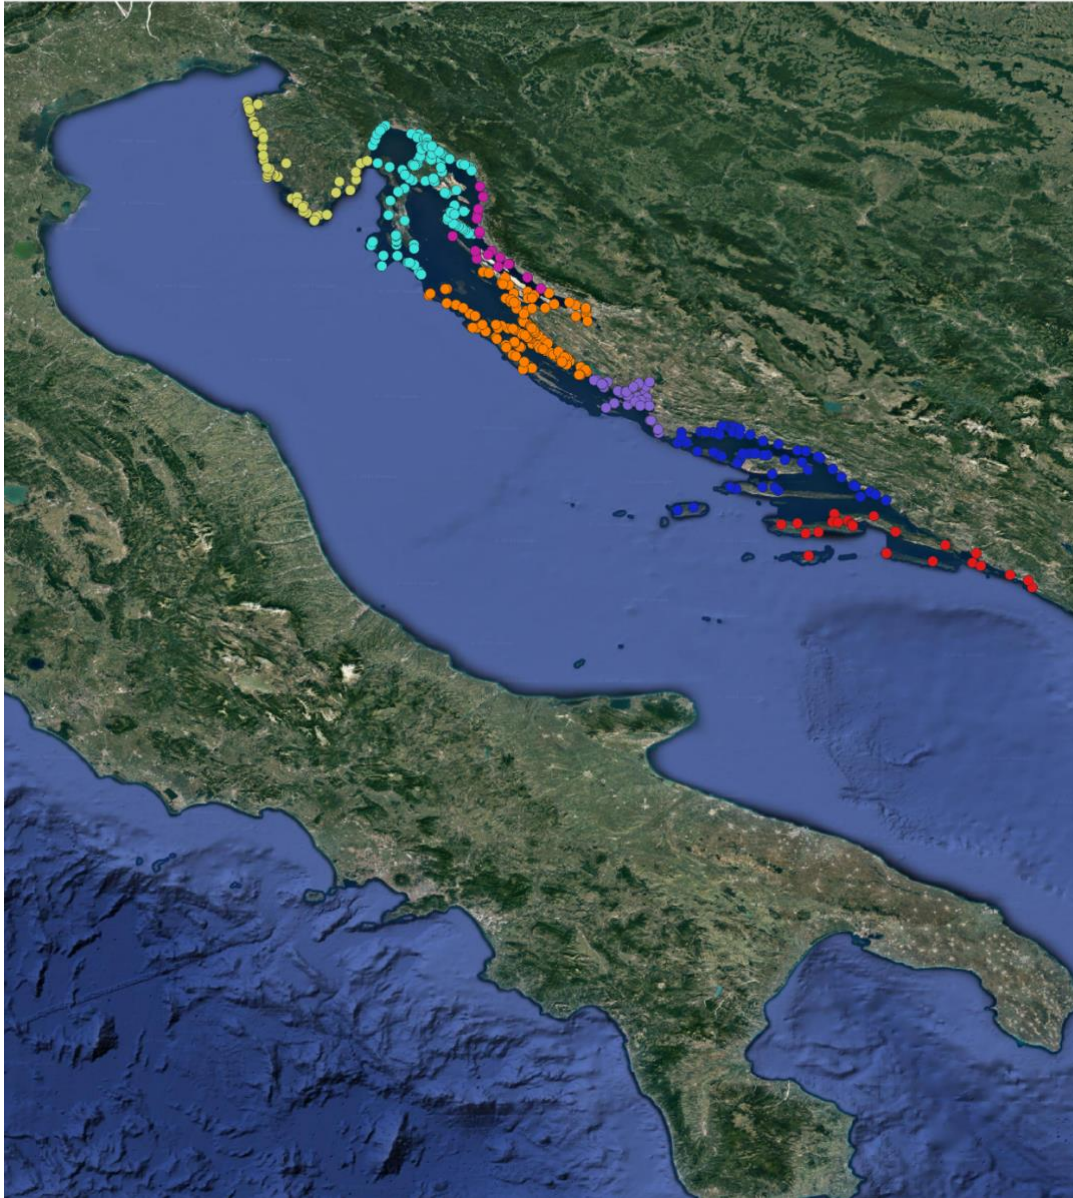

Croatian small ports

- Istra County
- Primorje - Gorski Kotar County
- Lika - Senj County
- Zadar County
- Sibenik - Knin County
- Split - Dalmatia County
- Dubrovnik - Neretva County

Figure 1. Study area and small ports for which data have been collected during the first data collection phase performed in 2021. Small ports are colored differently depending on the County they belong to.