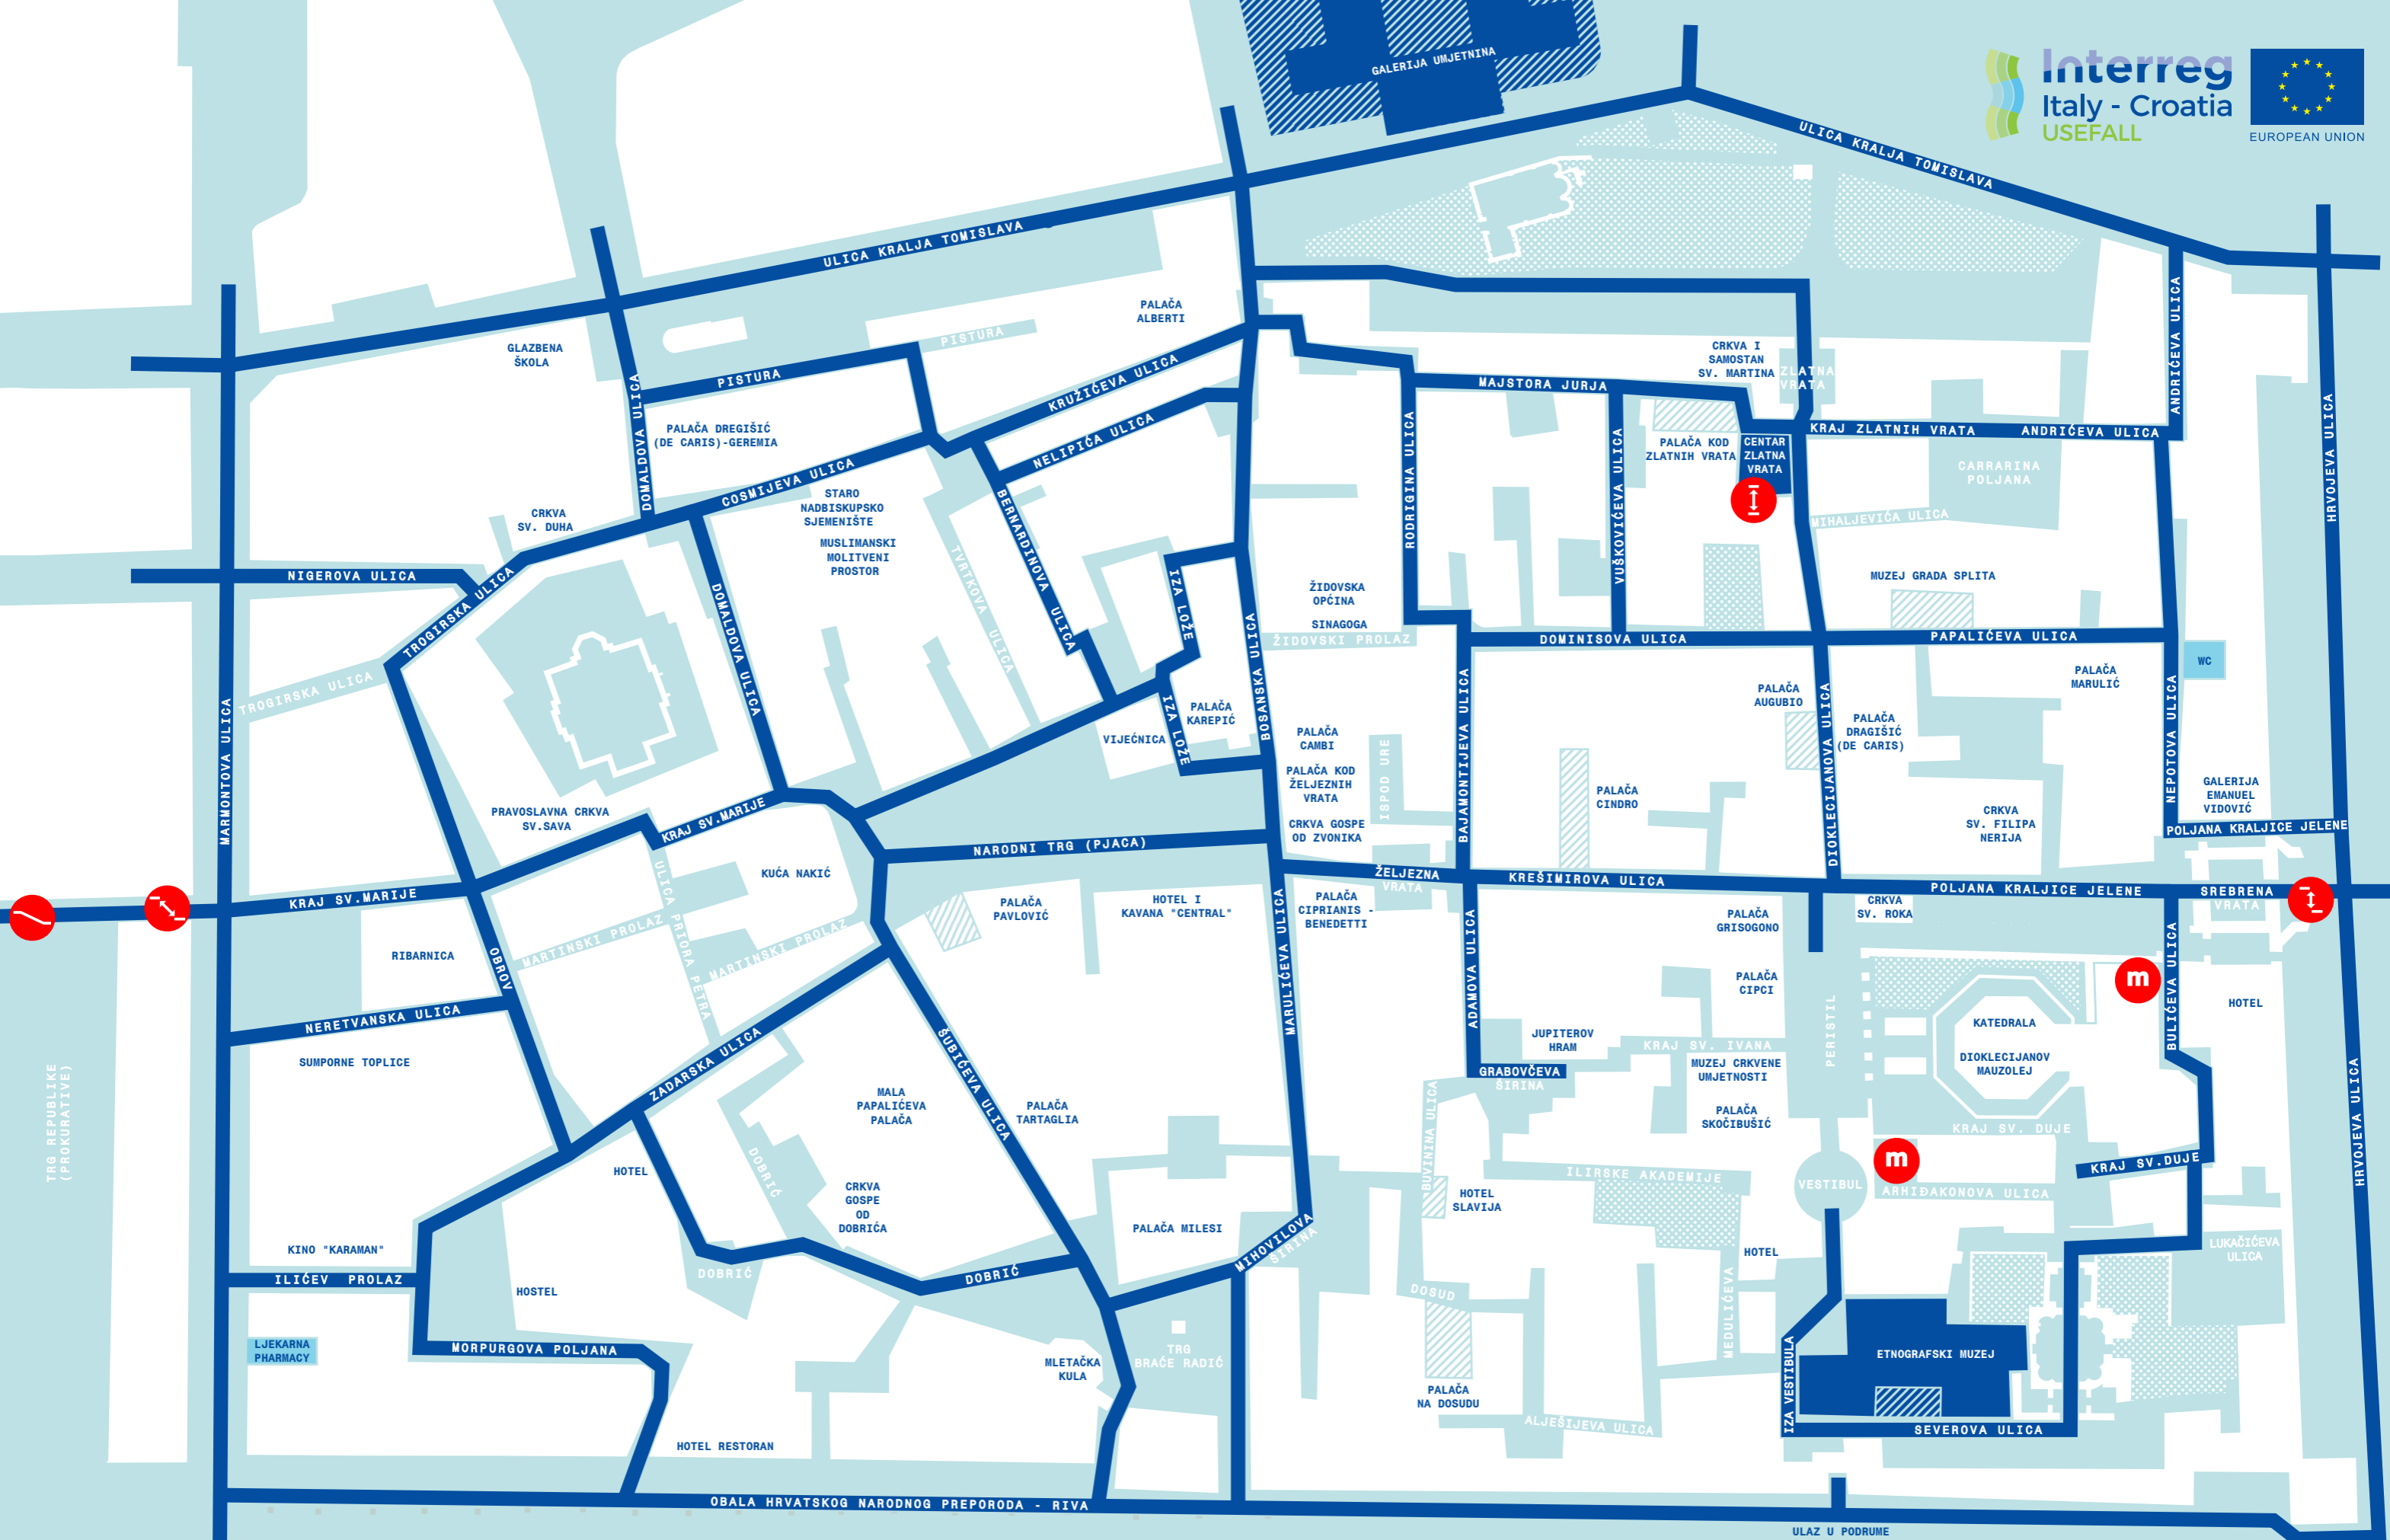

USEFALL

Unesco Site
Experience For All

MAPA S INFORMACIJAMA O DOSTUPNOSTI KULTURNIH OBJEKATA OSOBAAMA S INVALIDITETOM

MAP WITH THE INFORMATION ON THE ACCESSIBILITY OF CULTURAL INSTITUTIONS TO PERSONS WITH DISABILITIES

-  lift u Centru za kulturu i cjeloživotno obrazovanje
Zlatna vrata
elevator in the Centre for Culture and Lifelong Learning
Golden Gate
-  lift/platforma na istočnom ulazu u povijesnu jezgru
(kod Srebrenih vrata Dioklecijanove palače)
elevator/platform at the east entrance into the historical city centre
(nearby the Silver Gate/Porta argentea)
-  kosi lift na Trgu Republike
(Prokurative)
stair platform lift at the Republic Square
(Prokurative)
-  rampa na zapadnom prolazu s Trga Republike
(Prokurative) prema susjednim ulicama
ramp at the west entrance into the historical city
from the Republic Square (Prokurative) to the neighbouring streets
-  model mozaika za slijepce i slabovidne osobe
(Bulićeva ulica / Arhidakonova ulica)
model of mosaic for blind and visually-impaired persons
(Bulićeva ulica / Arhidakonova ulica)

- PRISTUPAČNI KORIDORI
ACCESSIBLE RUTES
- PRISTUPAČNI KULTURNI SADRŽAJI
ACCESSIBLE CULTURAL INSTITUTIONS
- PRISTUPAČNI SADRŽAJI
ACCESSIBLE FACILITIES
- ZELENE POVRŠINE
GREEN AREAS
- RAMPA
RAMP
- LIFT
ELEVATOR
- LIFT/PLATFORMA
ELEVATOR/PLATFORM
- KOSI LIFT
STAIR PLATFORM LIFT
- KASNOANTIČKI MOZAIK
LATE ANTIQUE MOSAIC