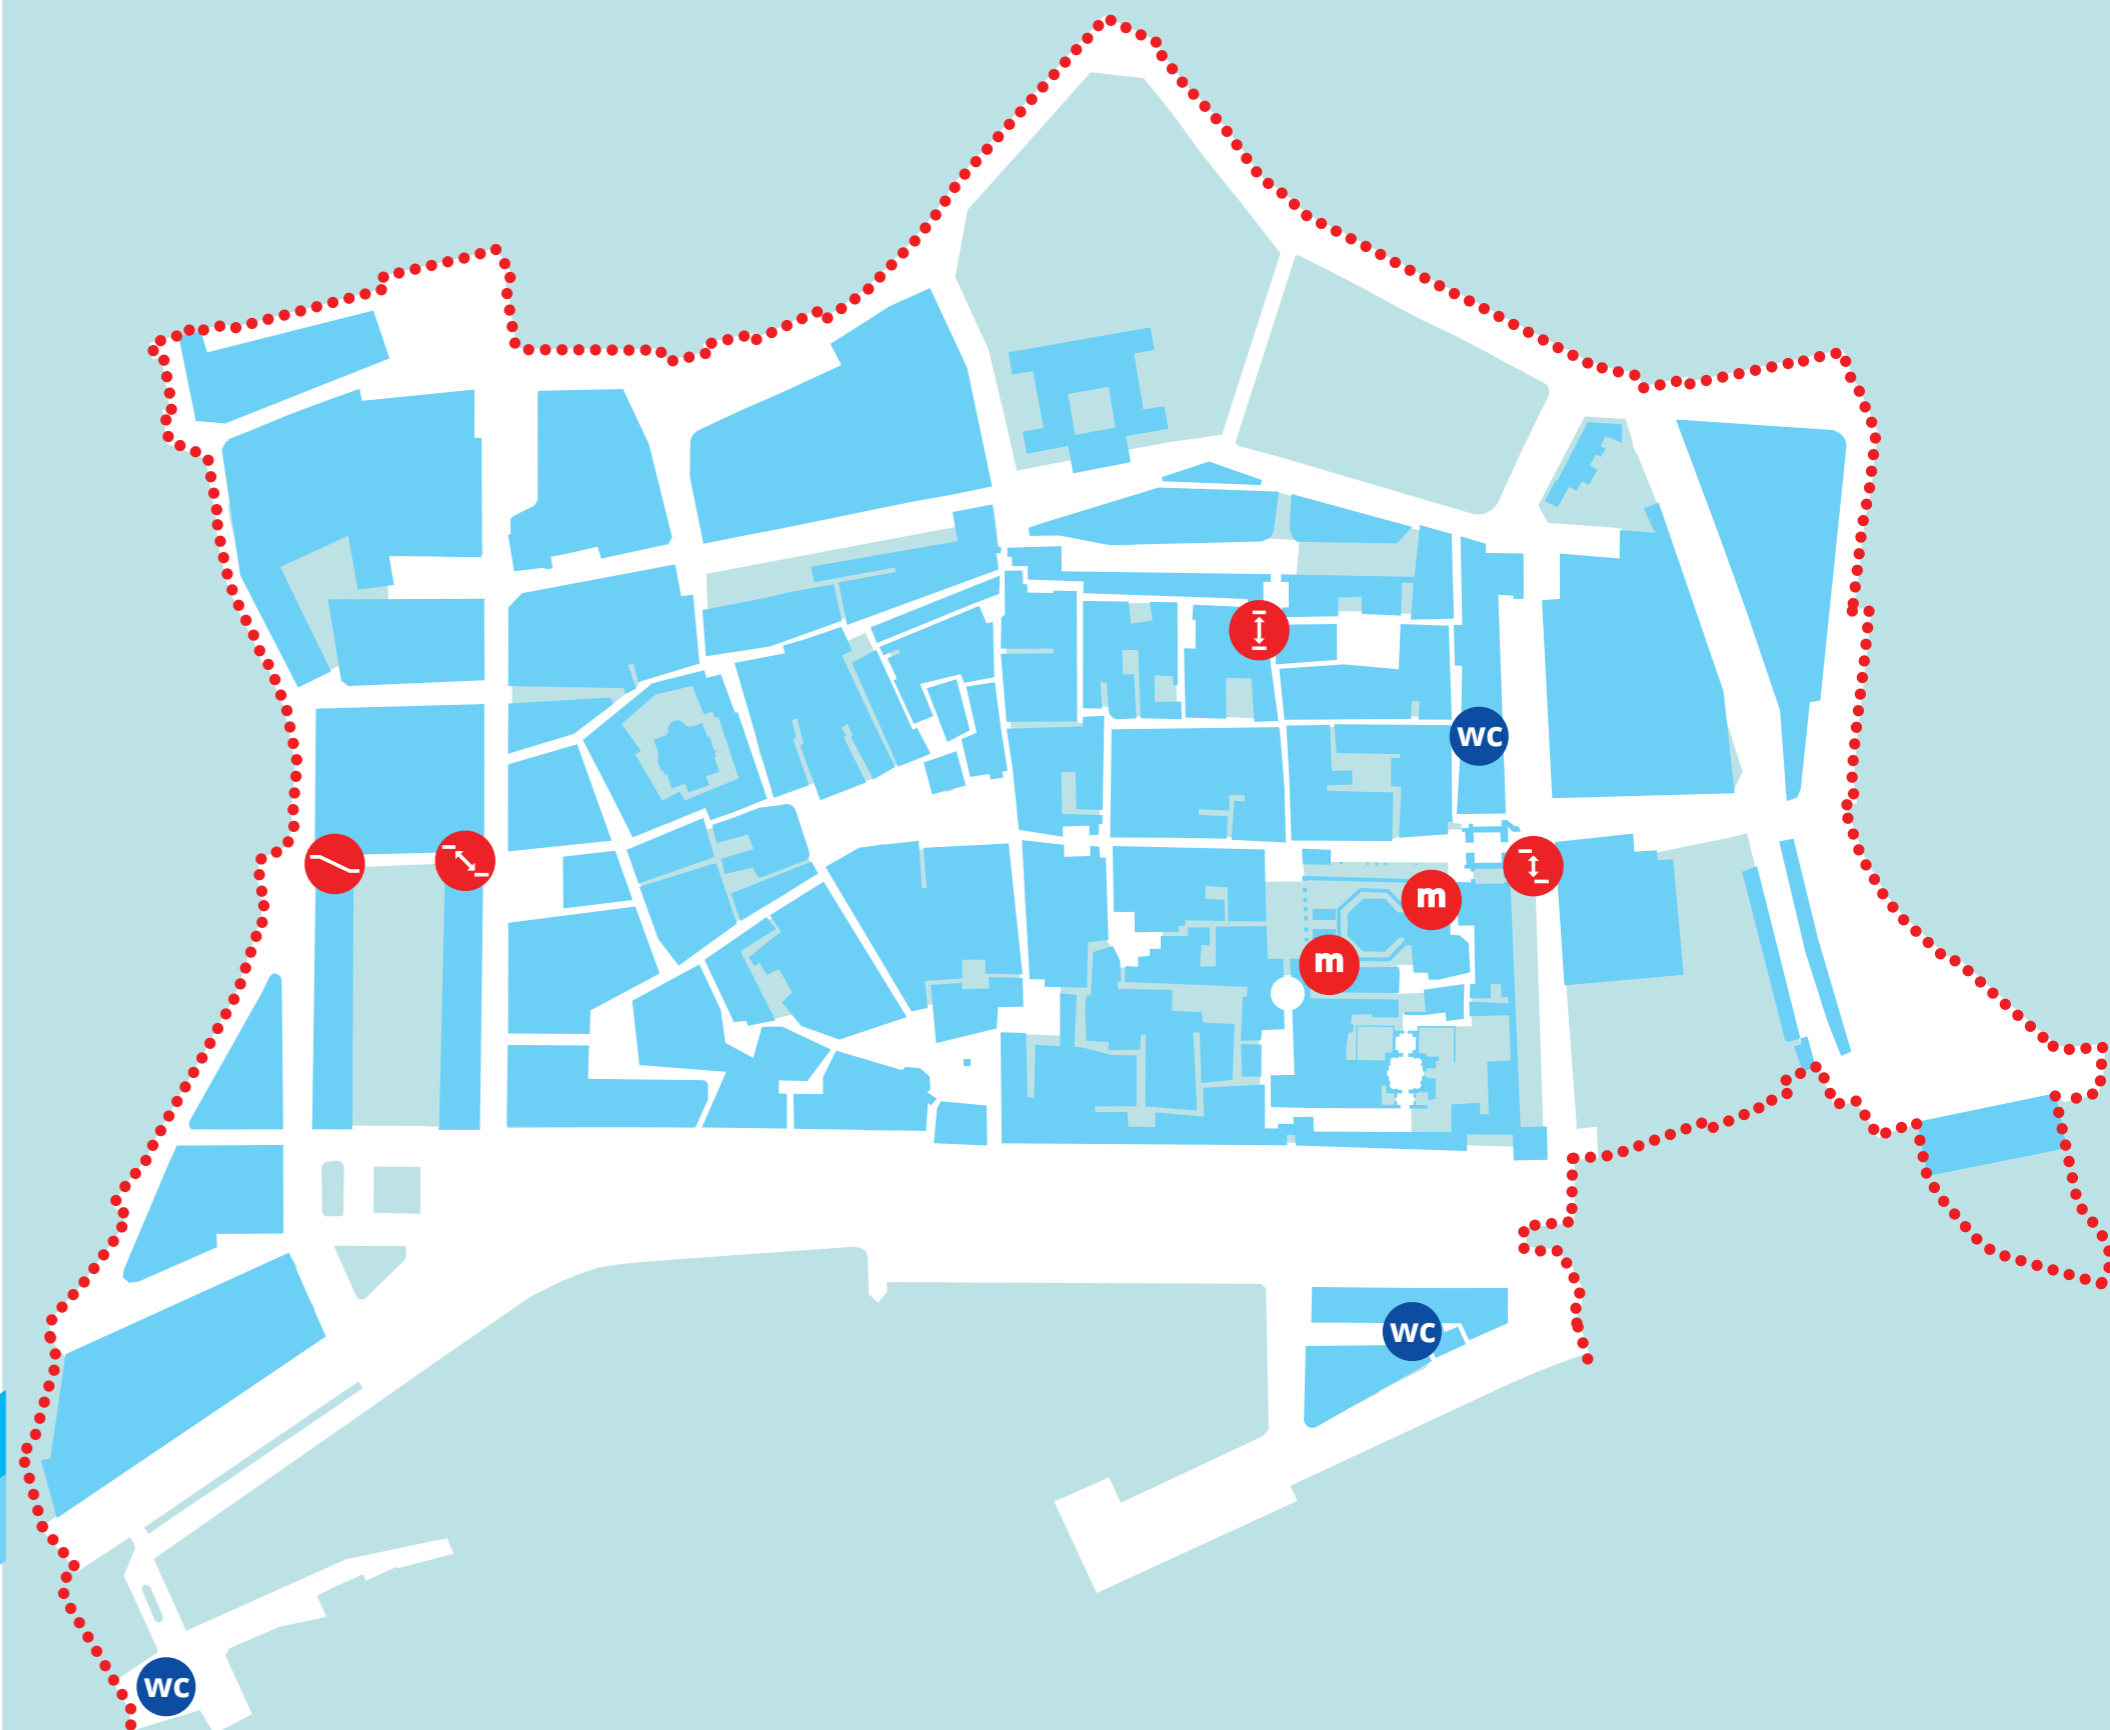

USEFALL

Unesco Site
Experience For All

MAPA S INFORMACIJAMA O DOSTUPNOSTI KULTURNIH OBJEKATA OSOBAAMA S INVALIDITETOM

MAP WITH THE INFORMATION ON THE ACCESSIBILITY OF CULTURAL INSTITUTIONS TO PERSONS WITH DISABILITIES

-  lift u Centru za kulturu i cjeloživotno obrazovanje
Zlatna vrata
elevator in the Centre for Culture and Lifelong Learning
Golden Gate
-  lift/platforma na istočnom ulazu u povijesnu jezgru
(kod Srebrenih vrata Dioklecijanove palače)
elevator/platform at the east entrance into the historical city centre
(nearby the Silver Gate/Porta argentea)
-  kosi lift na Trgu Republike
(Prokurative)
stair platform lift at the Republic Square
(Prokurative)
-  rampa na zapadnom prolazu s Trga Republike
(Prokurative) prema susjednim ulicama
ramp at the west entrance into the historical city
from the Republic Square (Prokurative) to the neighbouring streets
-  model mozaika za slijepce i slabovidne osobe
(Bulićeva ulica / Arhidakonova ulica)
model of mosaic for blind and visually-impaired persons
(Bulićeva ulica / Arhidakonova ulica)

- PRISTUPAČNI KORIDORI
ACCESSIBLE RUTES
- PRISTUPAČNI KULTURNI SADRŽAJI
ACCESSIBLE CULTURAL INSTITUTIONS
- PRISTUPAČNI SADRŽAJI
ACCESSIBLE FACILITIES
- ZELENE POVRŠINE
GREEN AREAS
- RAMPA
RAMP
- LIFT
ELEVATOR
- LIFT/PLATFORMA
ELEVATOR/PLATFORM
- KOSI LIFT
STAIR PLATFORM LIFT
- KASNOANTIČKI MOZAIK
LATE ANTIQUE MOSAIC